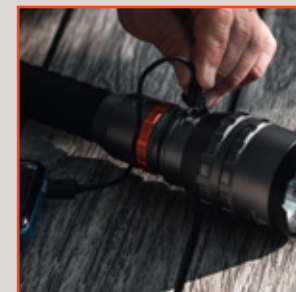

SPECS

- 2.0 lbs.
- Length: 11.55"
- Diameter: 2.51" (head) / 1.345" (barrel)

CALIFORNIA REQUIRED ⚠️ WARNING | Cancer and Reproductive Harm | www.P65Warnings.ca.gov

NEBO[®] DAVINCI™ 8000

LIGHT MODES

- Turbo (8,000 lumens): 30 sec* / 206 meters
*After 30 seconds, light returns to the previously used mode to prevent overheating and protect the battery. Turbo mode can be reactivated at any time.
- High (4,000 lumens): 3.5 hours / 157 meters
- Medium (2,000 lumens): 6 hours / 119 meters
- Low (80 lumens): 45 hours / 25 meters
- Strobe (8,000 lumens): 3.5 hours / 206 meters