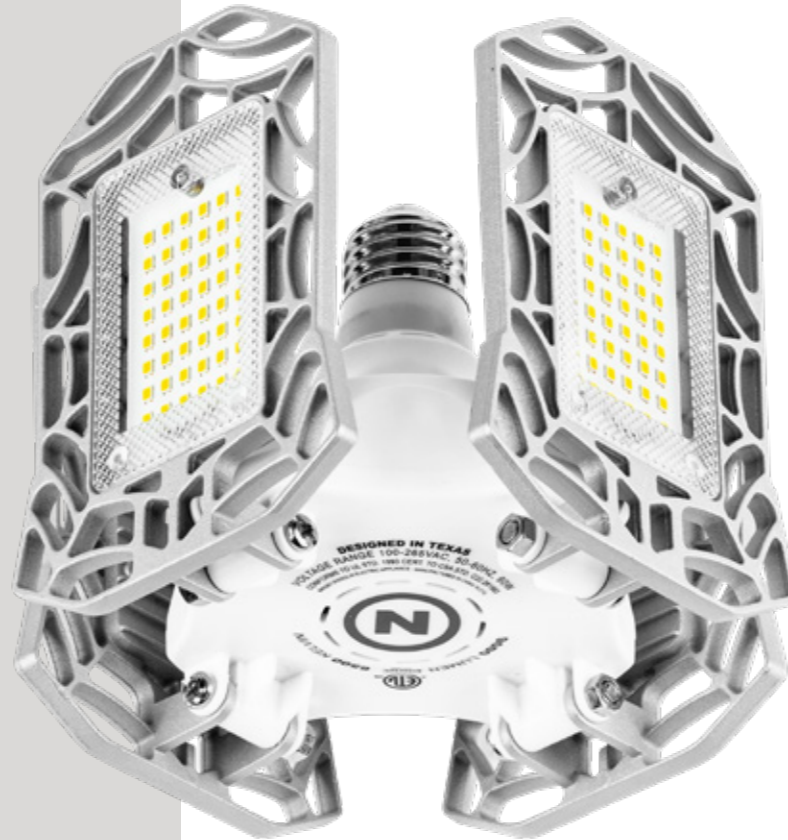

CALIFORNIA REQUIRED ⚠️ WARNING | Cancer and Reproductive Harm | www.P65Warnings.ca.gov

NEBO[®]

HIGH BRIGHT 9000

LIGHT MODE

- 9,000 lumens: 80 meters

DESIGN

- Four 90° adjustable LED panels
- Quick and easy installation
- 1100% more light than standard 60W bulb
- Energy efficient - only 60W

OPERATION

- Standard screw base; switch ON to activate

SPECS

- 0.75 lbs.
- Collapsed size: (H)4.97" x (W) 5.1" x (D) 4.55"

EXTREMELY BRIGHT 9,000 LUMEN UTILITY LIGHT

Instantly upgrade garages, closets, basements and attics without batteries, rewiring or changing the fixture. This powerful **9,000 lumen light** fits in any standard household light socket and each of the **four adjustable LED panels** can be tilted 90° to direct the light exactly where you need it.