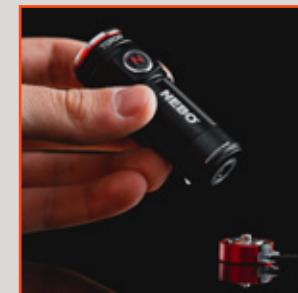

SPECS

- 0.1375 lbs.
- (H) 2.64" x (W) 0.98" x (D) 1.18"

CALIFORNIA REQUIRED ⚠️ WARNING | Cancer and Reproductive Harm | www.P65Warnings.ca.gov