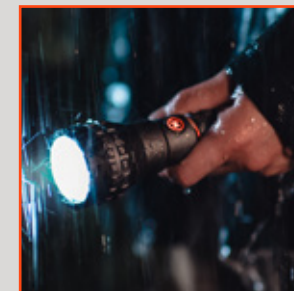

ACCESSORIES

- USB-C to USB charging cable

BATTERIES

- Powered by internal rechargeable battery
(Recharge time: 4.5 - 12 hours, depending on output of USB)

SPECS

- 0.75 lbs.
- Length: 7.87"
- Diameter: 2.28" (head) / 1.18" (barrel)