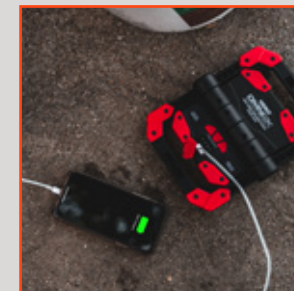

CALIFORNIA REQUIRED ⚠️ WARNING | Cancer and Reproductive Harm | www.P65Warnings.ca.gov