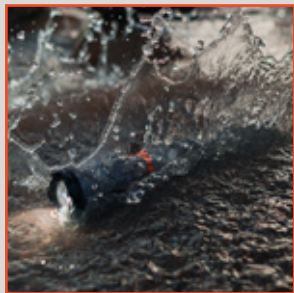

NEBO® DAVINCI™ 8000

LIGHT MODES

- Turbo (8,000 lumens): 30 sec* / 206 meters
  *After 30 seconds, light returns to the previously used mode to prevent overheating and protect the battery. Turbo mode can be reactivated at any time.
- High (4,000 lumens): 3.5 hours / 157 meters
- Medium (2,000 lumens): 6 hours / 119 meters
- Low (80 lumens): 45 hours / 25 meters
- Strobe (8,000 lumens): 3.5 hours / 206 meters

DESIGN

- Rechargeable
- Power bank
- 4x adjustable zoom
- Smart Power Control™ (SPC)
- Smart Temperature Control (STC)
- Magnetic Mode Select Dial
- Direct-to-Low
- Anodized aircraft-grade aluminum
- Waterproof and dust resistant (IP67)

OPERATION

- Side-positioned, ON/OFF button
- Magnetic Mode Select Dial

ACCESSORIES

- USB-A to USB-C charging cable
- Detachable lanyard

BATTERIES

- Powered by one lithium ion rechargeable battery (26650, 7.4V, 5000 mAh)
  Recharge time: 5 hours (2.0A) - 20 hours (0.5A)

SPECS

- 1.5 lbs.
- Length: 10.75"
- Diameter: 2.25" (head) 1.38" (barrel)

CALIFORNIA REQUIRED ⚠️ WARNING | Cancer and Reproductive Harm | www.P65Warnings.ca.gov