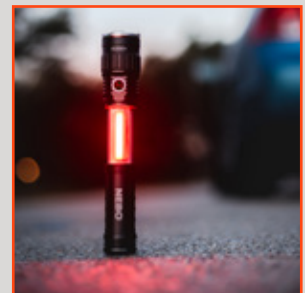

BATTERIES

- Powered by 4 AAA batteries (included)

SPECS

- 0.7 lbs.
- Length: Compacted: 6.75" / Extended: 9.5"
- Diameter: (Head) 1.625" / (Barrel) 1.375"

U.S. PATENT

- D 786,466 S

CALIFORNIA REQUIRED ⚠️ WARNING | Cancer and Reproductive Harm | www.P65Warnings.ca.gov