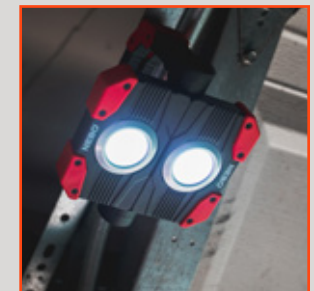

CALIFORNIA REQUIRED ⚠️ WARNING | Cancer and Reproductive Harm | www.P65Warnings.ca.gov