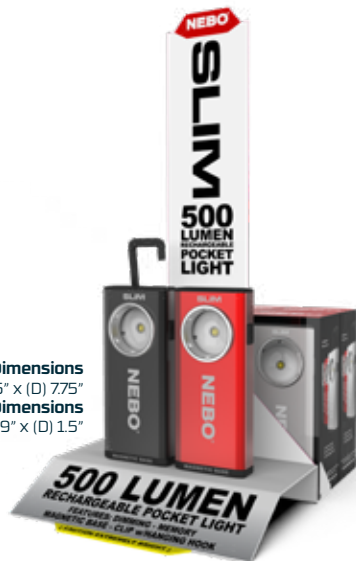

RECHARGEABLE

Actual Size

RECHARGEABLE, 500 LUMEN POCKET LIGHT

The SLIM is a thin, ergonomic **rechargeable** pocket light that outputs **500 lumens** of intense bright light. Equipped with dimming and Power Memory Recall, the SLIM also features a pocket clip, collapsible hanging hook and powerful magnetic base for convenient hands-free lighting.

UPC CODE	ITEM	DESCRIPTION	MSRP
645397935957	NEB-POC-0001	SLIM - Black	39.99
645397935964	NEB-POC-0002	SLIM - Red	39.99
645397935988	NEB-DSP-0009	SLIM Display	N/A

Display Dimensions
(H) 10.5" x (W) 5.5" x (D) 7.75"
Gift Box Dimensions
(H) 4.2" x (W) 1.9" x (D) 1.5"

NEBO[®] SLIM

LIGHT MODES

- 100% (500 lumens) - 2 hours / 58 meters
- 10% (50 lumens) - 10 hours / 18 meters

DESIGN

- Rechargeable
- Dimmable + Power Memory Setting
- Collapsible hanging hook
- Belt/pocket clip
- Battery charging indicator
- Powerful magnetic base
- Anodized aircraft-grade aluminum
- Water and impact-resistant