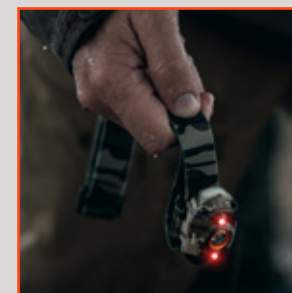

ACCESSORIES

- Adjustable head strap; one size fits all
- Micro USB to USB charging cable

BATTERIES

- Powered by internal rechargeable battery (Recharge time: 1.5 - 2 hours)

SPECS

- 0.25 lbs.
- (H) 1.75" x (W) 2.75" x (D) 0.6"