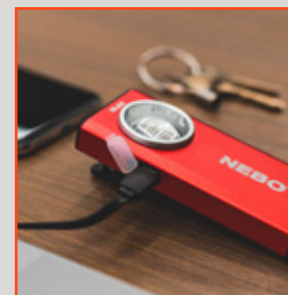

AVAILABLE COLORS

- Black
- Red