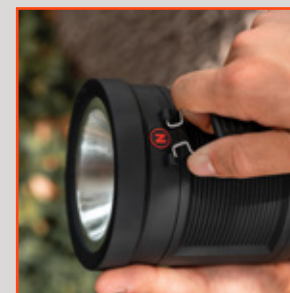

SPECS

- 0.3 lbs.
- Height: Closed - 5.94" / Open - 8.375"
- Diameter: 4.0625"