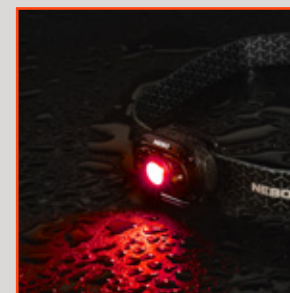

ACCESSORIES

- Adjustable head strap; one size fits all
- Micro USB to USB charging cable

BATTERIES

- Powered by internal rechargeable battery (Recharge time: 1.5 - 2 hours)

SPECS

- 0.25 lbs.
- (H) 1.75" x (W) 2.75" x (D) 0.6"