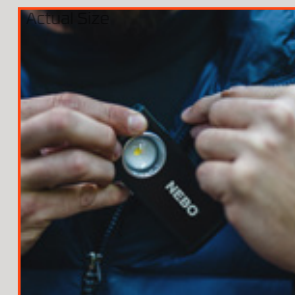

AVAILABLE COLORS

- Black
- Red