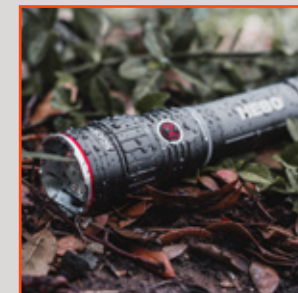

BATTERIES

- Powered by 4 AAA batteries (included)

SPECS

- 0.7 lbs.
- Length: Compacted: 6.75" / Extended: 9.5"
- Diameter: (Head) 1.625" / (Barrel) 1.375"

U.S. PATENT

- D 786,466 S

CALIFORNIA REQUIRED ⚠️ WARNING | Cancer and Reproductive Harm | www.P65Warnings.ca.gov