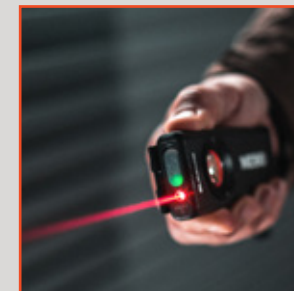

SPECS

- 0.32 lb.
- (H) 4.45" x (W) 1.69" x (D) 0.87"