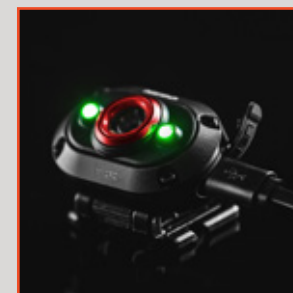

ACCESSORIES

- Adjustable head strap; one size fits all
- Micro USB to USB charging cable

BATTERIES

- Powered by internal rechargeable battery (Recharge time: 1.5 - 2 hours)

SPECS

- 0.25 lbs.
- (H) 1.75" x (W) 2.75" x (D) 0.6"