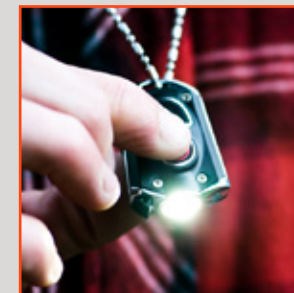

AVAILABLE COLORS

- Black
- Red
- Silver

CALIFORNIA REQUIRED ⚠️ WARNING | Cancer and Reproductive Harm | www.P65Warnings.ca.gov