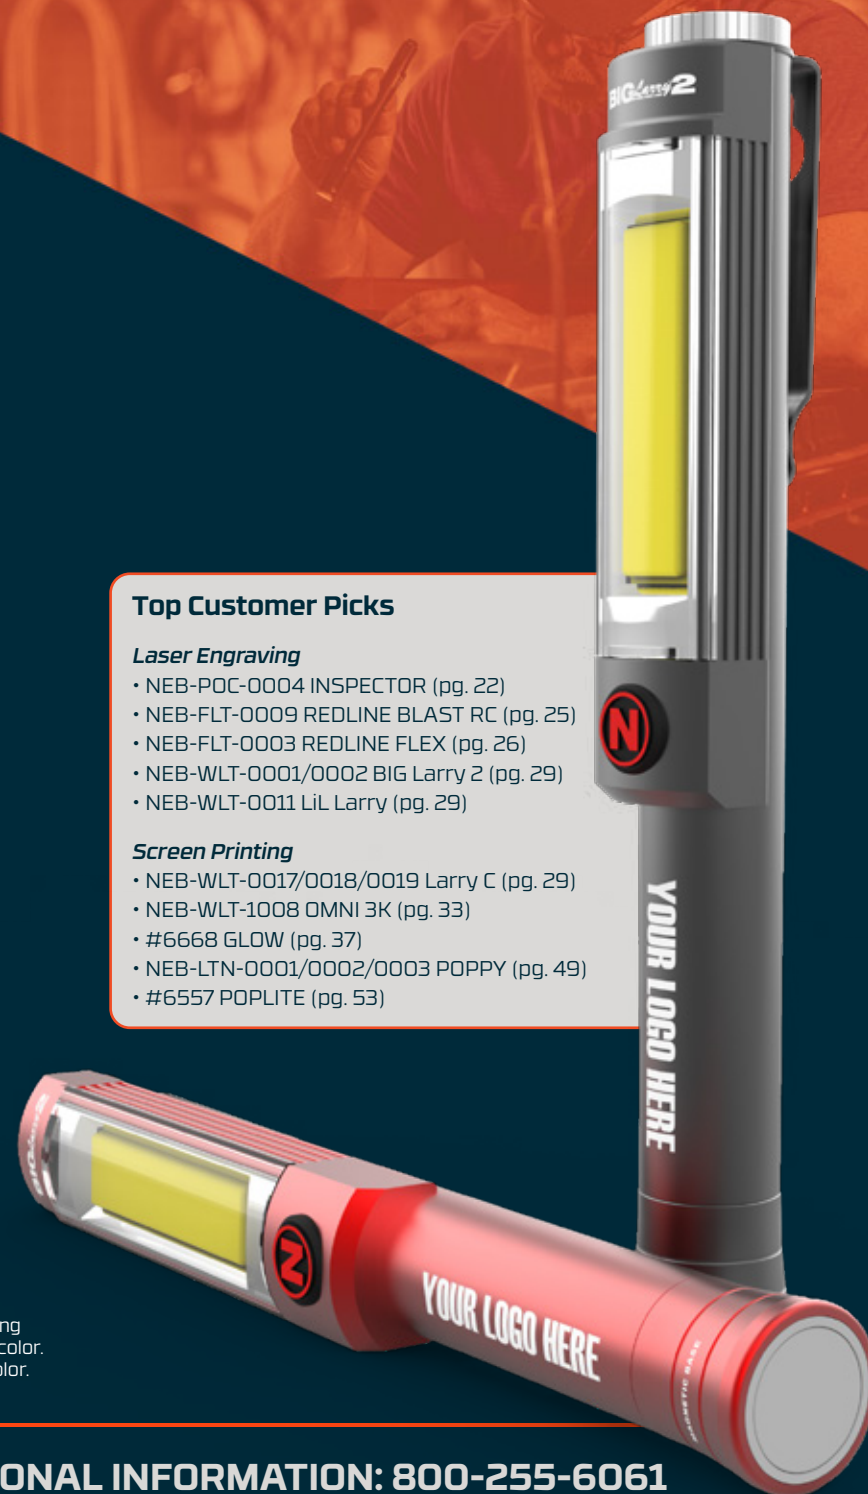

Custom printing orders must be a minimum of 100 pieces.

LEAD TIME

Allow 15-20 business days for production time.

SHIPPING

Free shipping with qualifying orders.

PAYMENT

Orders will not be released for printing until payment has been received in full, via credit card or CIA.

LOGO

Orders over 1,000 pieces may have the NEBO and product logos removed.

SCREEN PRINTING PRICES

- 100 - 499 pieces = Dealer Cost + $2.00 per unit
- 500 - 999 pieces = Dealer Cost + $1.50 per unit
- 1000+ pieces = Dealer Cost + $1.00 per unit

LASER ENGRAVING PRICES

- 100 - 499 pieces = Dealer Cost + $2.50 per unit
- 500 - 999 pieces = Dealer Cost + $2.00 per unit
- 1000+ pieces = Dealer Cost + $1.50 per unit

*There is a one-time $35 fee (per custom print/engrave order), which includes the setup for either screen printing or laser engraving. This setup fee covers the logo/text printed in a single location on the product, using a single color. There is an additional charge for printing or laser engraving on multiple locations or printing in more than one color.

Top Customer Picks

Laser Engraving

- NEB-POC-0004 INSPECTOR (pg. 22)
- NEB-FLT-0009 REDLINE BLAST RC (pg. 25)
- NEB-FLT-0003 REDLINE FLEX (pg. 26)
- NEB-WLT-0001/0002 BIG Larry 2 (pg. 29)
- NEB-WLT-0011 LiL Larry (pg. 29)

Screen Printing

- NEB-WLT-0017/0018/0019 Larry C (pg. 29)
- NEB-WLT-1008 OMNI 3K (pg. 33)
- #6668 GLOW (pg. 37)
- NEB-LTN-0001/0002/0003 POPPY (pg. 49)
- #6557 POPLITE (pg. 53)

CONTACT YOUR SALES REPRESENTATIVE FOR ADDITIONAL INFORMATION: 800-255-6061